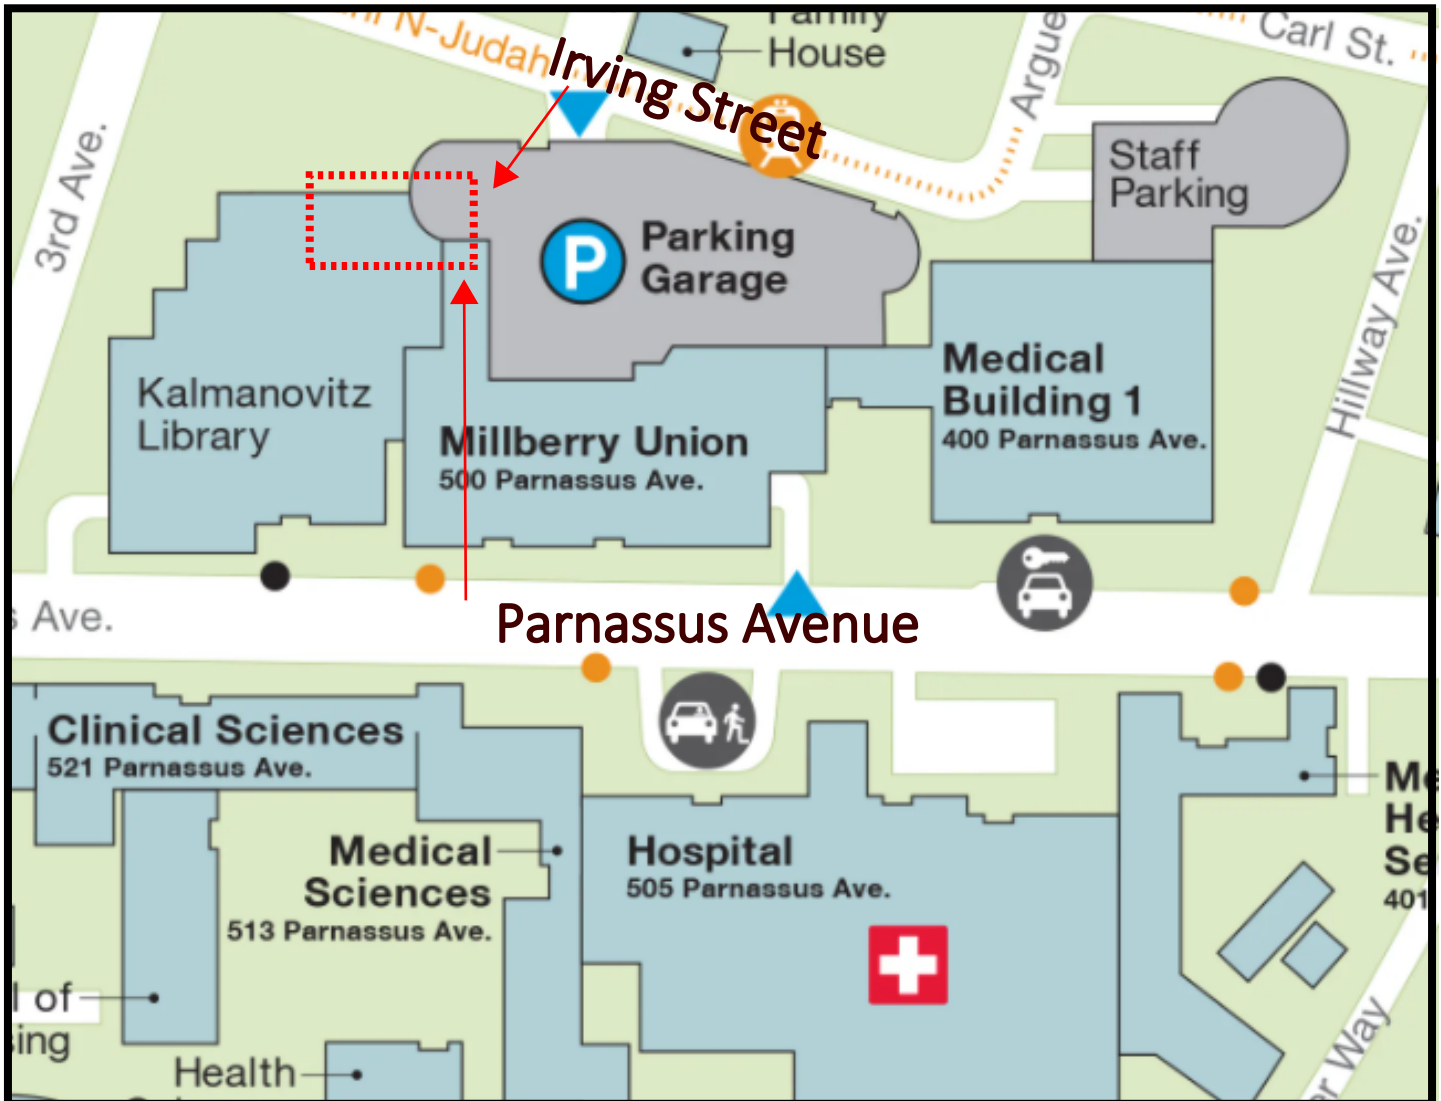

DIRECTIONS TO the **Parnassus Research & Academic Building (PRAB) Project Office (P6)** and the **New Hospital at Parnassus Heights (NHPH) Project Office (P5)**
500 Parnassus Avenue, P5 and P6, San Francisco, CA

From Parnassus Avenue: Enter the west end of the Millberry Union Building past the [Jamba Juice](#) and take the stairs down to Level B1. Follow the signs to the **Millberry Union Parking Garage and MU "F" Elevators**. Walk past the [Subway Sandwich Shop](#) to the MU elevators. Take the elevators down to P6 (PRAB) or P5 (NHPH) - the office entry doors will be to your right. Access via your UCSF Badge or ring the doorbell.

From Irving Street: Enter the west end of the Millberry Union parking garage (awning) and take the elevators up to P6 (PRAB) or P5 (NHPH) - the entry doors will be to your right. Access via your UCSF Badge or ring the doorbell.

From Parnassus - down to Level B1 and Elevator "F"

Level P6 / F - PRAB Parnassus Research & Academic Building Project Offices

Level P5 / E - NHPH New Hospital at Parnassus Heights Project Offices