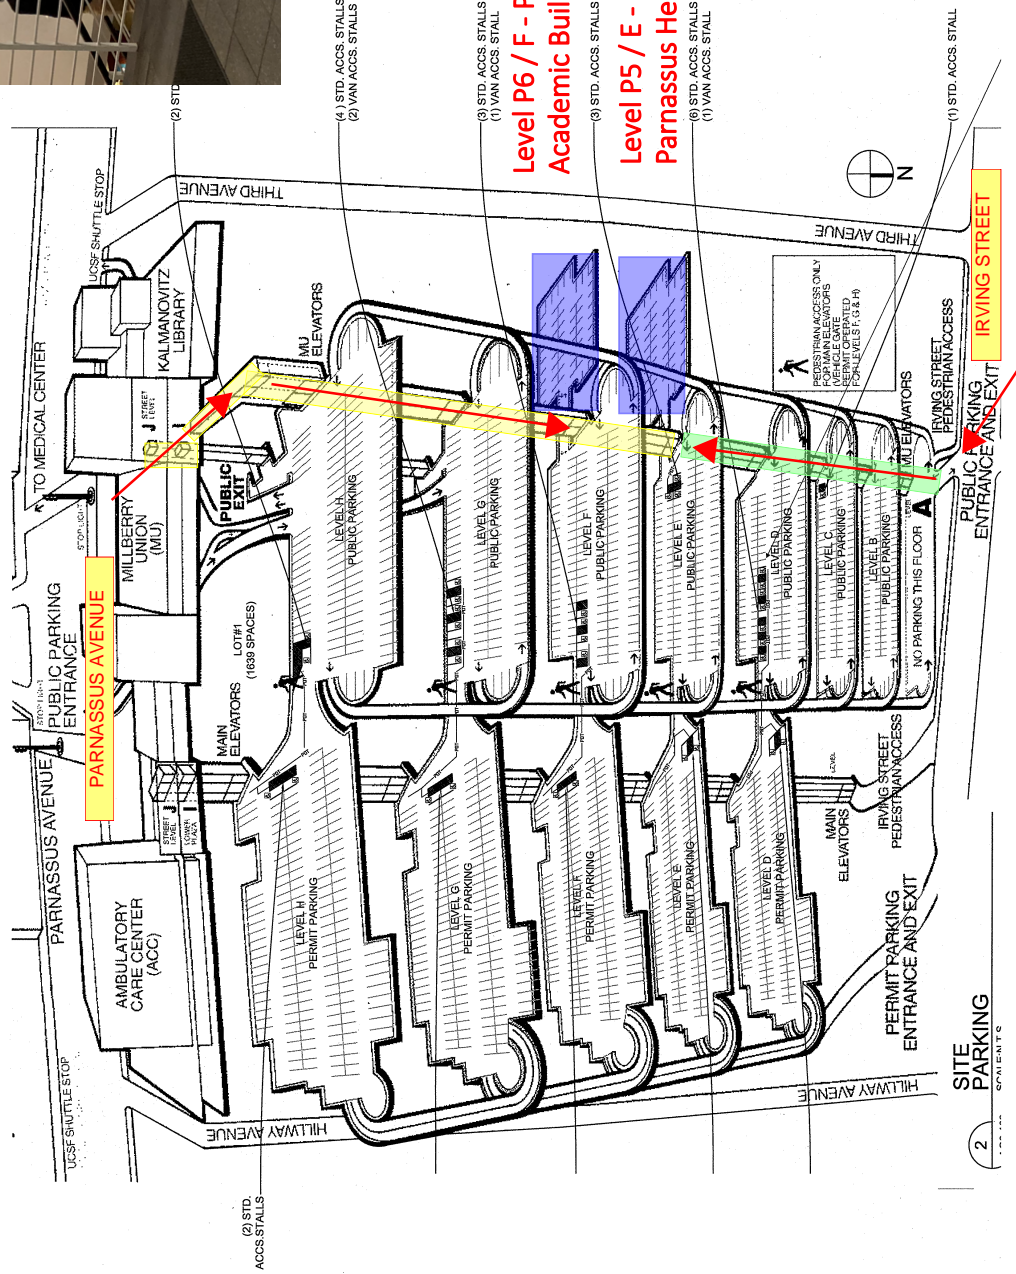

DIRECTIONS TO the **Parnassus Research & Academic Building (PRAB) Project Office (P6)** and the **New Hospital at Parnassus Heights (NHPH) Project Office (P5)**
500 Parnassus Avenue, P5 and P6, San Francisco, CA

From Parnassus Avenue: Enter the west end of the Millberry Union Building past the [Jamba Juice](#) and take the stairs down to Level B1. Follow the signs to the **Millberry Union Parking Garage and MU "F" Elevators**. Walk past the [Subway Sandwich Shop](#) to the MU elevators. Take the elevators down to P6 (PRAB) or P5 (NHPH) - the office entry doors will be to your right. Access via your UCSF Badge or ring the doorbell.

From Irving Street: Enter the west end of the Millberry Union parking garage (awning) and take the elevators up to P6 (PRAB) or P5 (NHPH) - the entry doors will be to your right. Access via your UCSF Badge or ring the doorbell.

From Parnassus - down to Level B1 and Elevator "F"

Level P6 / F - PRAB Parnassus Research & Academic Building Project Offices

Level P5 / E - NHPH New Hospital at Parnassus Heights Project Offices